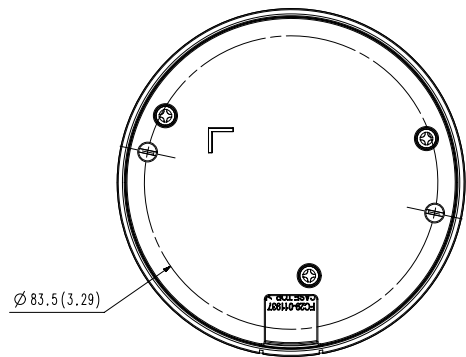

SBP-300MMW

Video	
Imaging Device	1/1.8" 6MP CMOS
Resolution	Original view: 2048x2048, 1280x1280, 1080x1080, 960x960, 768x768, 720x720, 640x640, 480x480 Single panorama: 2048x512, 1920x480, 1280x320, 640x160, 704x176 Double panorama: 2048x1024, 1920x960, 1280x640, 640x320, 704x352 Quad view: 2048x1536, 1600x1200, 1280x960, 1024x768, 800x600, 640x480, 704x576 Q1/2/3/4: 1024x768, 800x600, 640x480
Max. Framerate	H.264/H.265 : 30fps/25fps@2048x2048(60Hz/50Hz) MJPEG : Max 15fps
Min. Illumination	Color: 0.2 Lux (F2.5, 1/30sec)
Video Out	CVBS : 1.0 Vp-p / 75Ω composite, 720x480(N), 720x576(P), for Installation
Lens	
Focal Length (Zoom Ratio)	1.14mm fixed focal
Max. Aperture Ratio	F2.5
Angular Field of View	H: 187° / V: 187° / D: 187°
Min. Object Distance	0.3m
Operational	
Camera Title	Displayed up to 85 characters
Day & Night	Auto (Electrical)
Backlight Compensation	BLC, HLC, WDR, SDDR
Wide Dynamic Range	120dB
Digital Noise Reduction	SSNR V
Motion Detection	8ea, polygonal zones
Privacy Masking	6ea, Rectangle zones - Color: Grey/Green/Red/Blue/Black/White - Mosaic
Gain Control	Low / Middle / High
White Balance	ATW / AWC / Manual / Indoor / Outdoor
Electronic Shutter Speed	Minimum / Maximum / Anti flicker (2~1/12,000sec)
Video Rotation	Flip, Mirror
Analytics	Defocus detection, Motion detection, Tampering
Business Intelligence	People counting, Heatmap
Alarm Triggers	Analytics, Network disconnect
Alarm Events	File upload via FTP and e-mail Notification via e-mail SD/SDHC/SDXC or NAS recording at event triggers
Network	
Ethernet	RJ-45(10/100BASE-T)
Video Compression	H.265/H.264: Main/Baseline/High, MJPEG
Smart Codec	WiseStream II

3		
2	QNF-9010	'19.11.29
1	QNF-8010	'19.09.02
No.	MODEL NAME	DATE
Unit:mm(inch)		SCALE:1/1
© Hanwha Techwin		

© Hanwha Techwin Co.,Ltd. All rights reserved.

A2